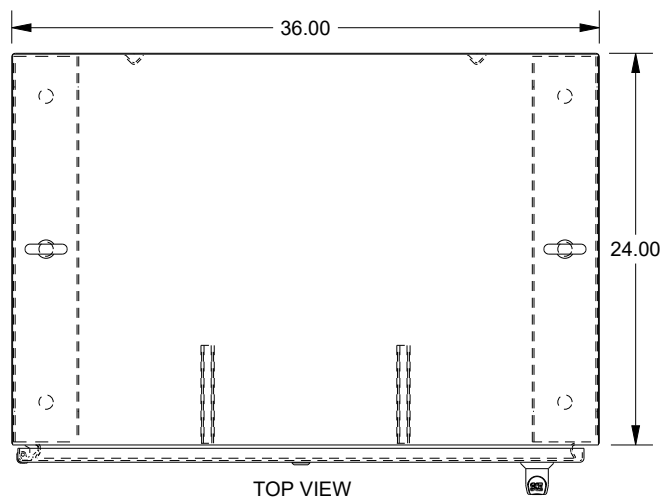

SAGINAW CONTROL & ENGINEERING

SCE-72EL3624SSFS

BOTTOM VIEW

TOP VIEW

LEFT SIDE VIEW

FRONT VIEW

RIGHT SIDE VIEW

EXTERNAL REAR VIEW