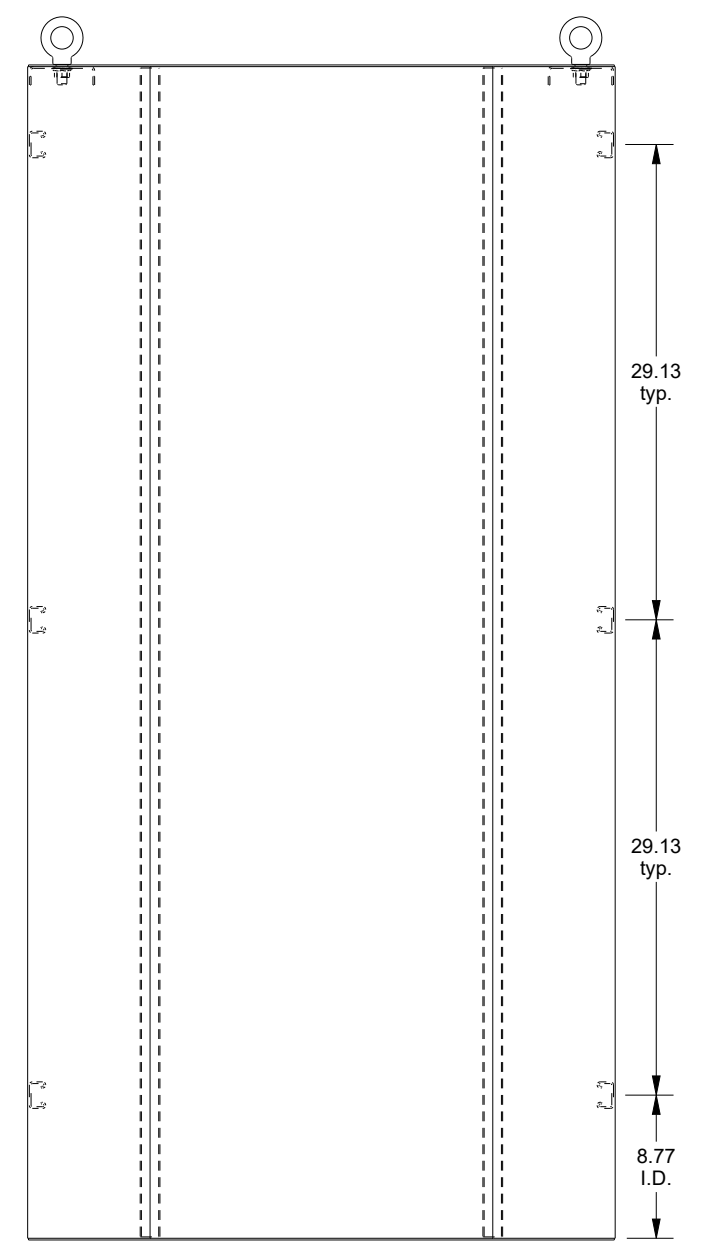

SAGINAW CONTROL & ENGINEERING

SCE-72EL3624SSFS

BOTTOM VIEW

TOP VIEW

LEFT SIDE VIEW

FRONT VIEW

RIGHT SIDE VIEW

EXTERNAL REAR VIEW