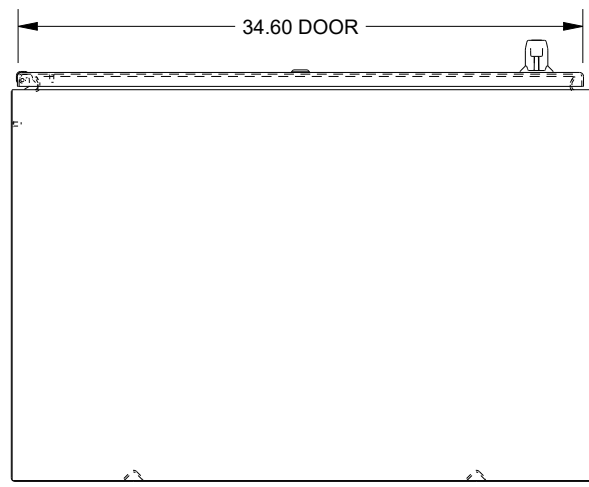

SAGINAW CONTROL & ENGINEERING

SCE-72EL3624SSFS

BOTTOM VIEW

TOP VIEW

LEFT SIDE VIEW

FRONT VIEW

RIGHT SIDE VIEW

EXTERNAL REAR VIEW