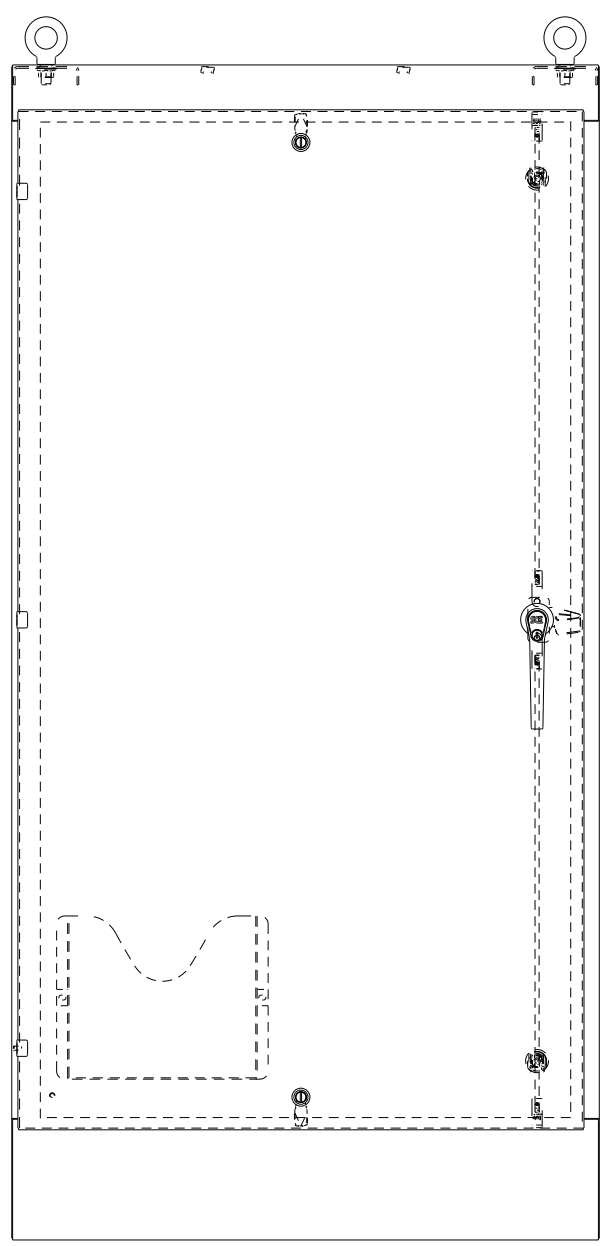

SAGINAW CONTROL & ENGINEERING

SCE-72EL3624SSFS

BOTTOM VIEW

TOP VIEW

LEFT SIDE VIEW

FRONT VIEW

RIGHT SIDE VIEW

EXTERNAL REAR VIEW